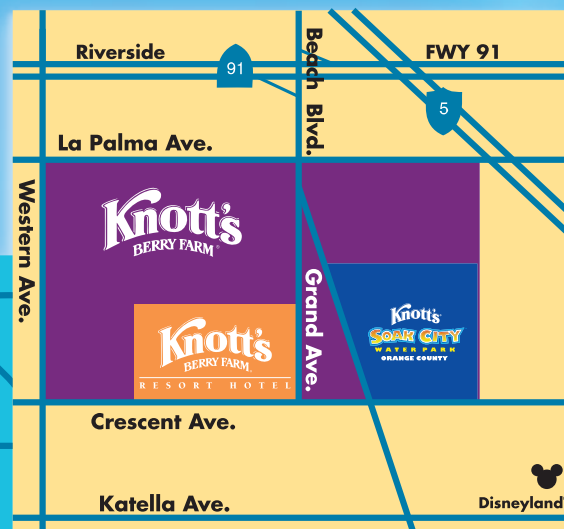

Knott's BERRY FARM

RESORT HOTEL

DIRECTIONS

From Los Angeles Airport (LAX) to the Knott's Berry Farm Resort Hotel

Go south on Sepulveda Blvd. Take the 105 Freeway East. Connect with the 605 Freeway South. Connect with the 91 Freeway East. Exit on Beach Blvd. Take Beach Blvd. south. Turn right on Crescent Ave.

Interstate 5 (Santa Ana Freeway)

Proceed south on Interstate 5 from L.A. area. Exit at Beach Blvd. Turn right (south) onto Beach Blvd. Proceed five blocks until you reach Beach Blvd. and Crescent Ave.

State Highway 91 (Riverside Freeway)

Proceed west on State Highway 91. Exit at Beach Blvd. Turn left (south) onto Beach Blvd. Proceed two blocks until you reach Beach Blvd. and Crescent Ave.

From John Wayne Orange County Airport (SNA) to the Knott's Berry Farm Resort Hotel

Take the 405 Freeway North. Exit on Beach Blvd. North. Turn left on Crescent Ave.

Interstate 405 (San Diego Freeway)

Go south on Interstate 405 from L.A. area. Transition to State Highway 22 East. Exit at Beach Blvd. Proceed north on Beach Blvd. for approximately 6 miles until you reach Beach Blvd. and Crescent Ave.